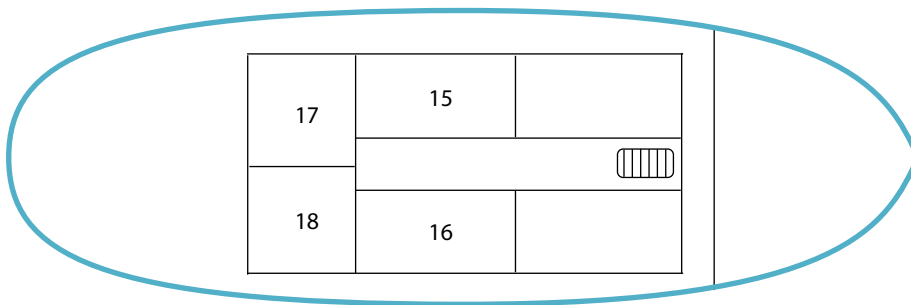

MV LABRADOR

Upper deck

Main deck

Lower deck

Upper deck

- 07 - Double
- 08 - Double
- 09 - Twin
- 10 - Twin
- 11 - Twin
- 12 - Twin
- 13 - Twin
- 14 - Twin

Main deck

- 01 - Double
- 02 - Double
- 03 - Double
- 04 - Twin
- 05 - Twin
- 06 - Twin

Lower deck

- 15 - Double
- 16 - Double
- 17 - Twin
- 18 - Twin

*Double cabins have an optional additional bed (190x80)