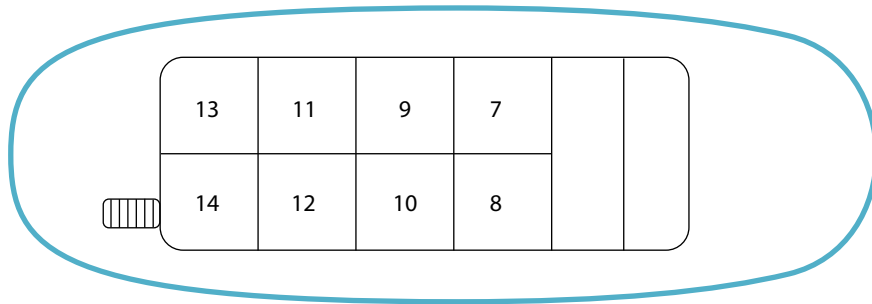

MV LABRADOR

Upper deck

Main deck

Lower deck

Upper deck

- 07 - Double
- 08 - Double
- 09 - Twin
- 10 - Twin
- 11 - Twin
- 12 - Twin
- 13 - Twin
- 14 - Twin

Main deck

- 01 - Double
- 02 - Double
- 03 - Double
- 04 - Twin
- 05 - Twin
- 06 - Twin

Lower deck

- 15 - Double
- 16 - Double
- 17 - Twin
- 18 - Twin

*Double cabins have an optional additional bed (190x80)